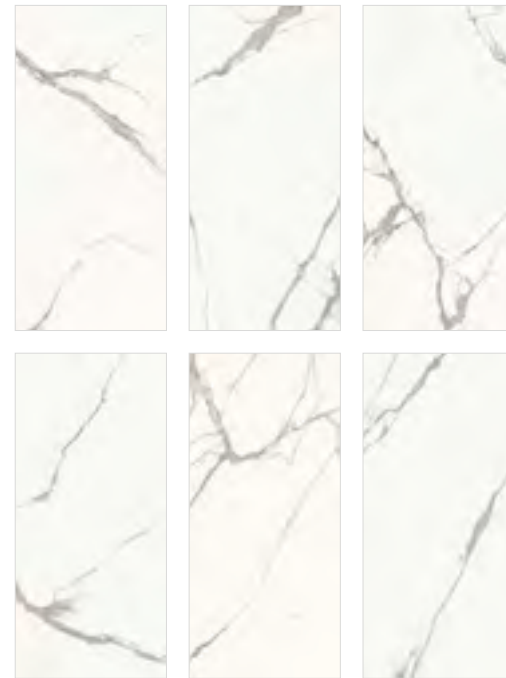

G3B008MO
Mosaico / HBO 08
30x30 cm 12x12 in
342

G3B008INS
Intreccio Shine / HBO 08
30x30 cm 12x12 in
342

LZB020R
HBO 20 Rett.
120x260 cm 48x104 in
169

LZB020S
HBO 20 Shine
120x260 cm 48x104 in
219

6 Facce / Design 120x260 cm 48x104 in