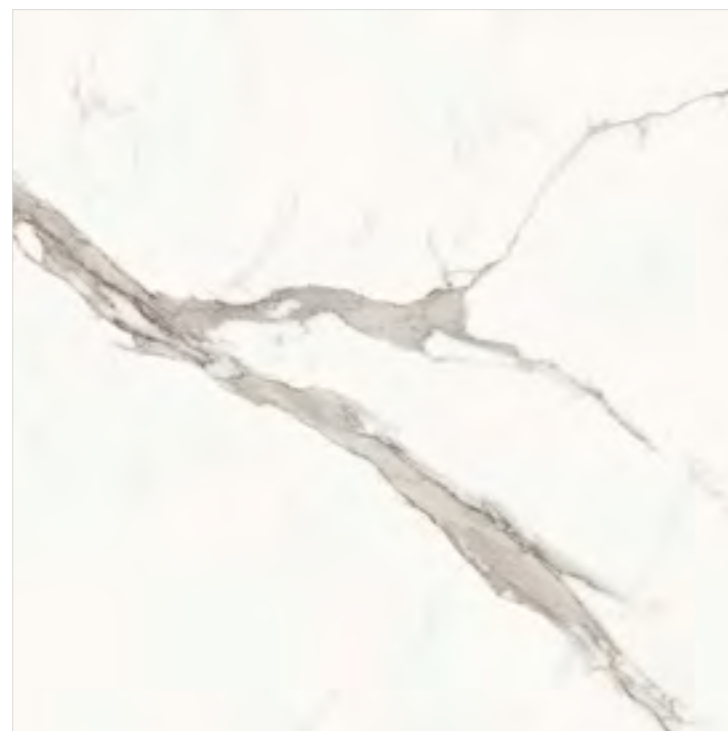

G3B008MO
Mosaico / HBO 08
30x30 cm 12x12 in
342

G3B008INS
Intreccio Shine / HBO 08
30x30 cm 12x12 in
342

LZB020R
HBO 20 Rett.
120x260 cm 48x104 in
169

LZB020S
HBO 20 Shine
120x260 cm 48x104 in
219

6 Facce / Design 120x260 cm 48x104 in